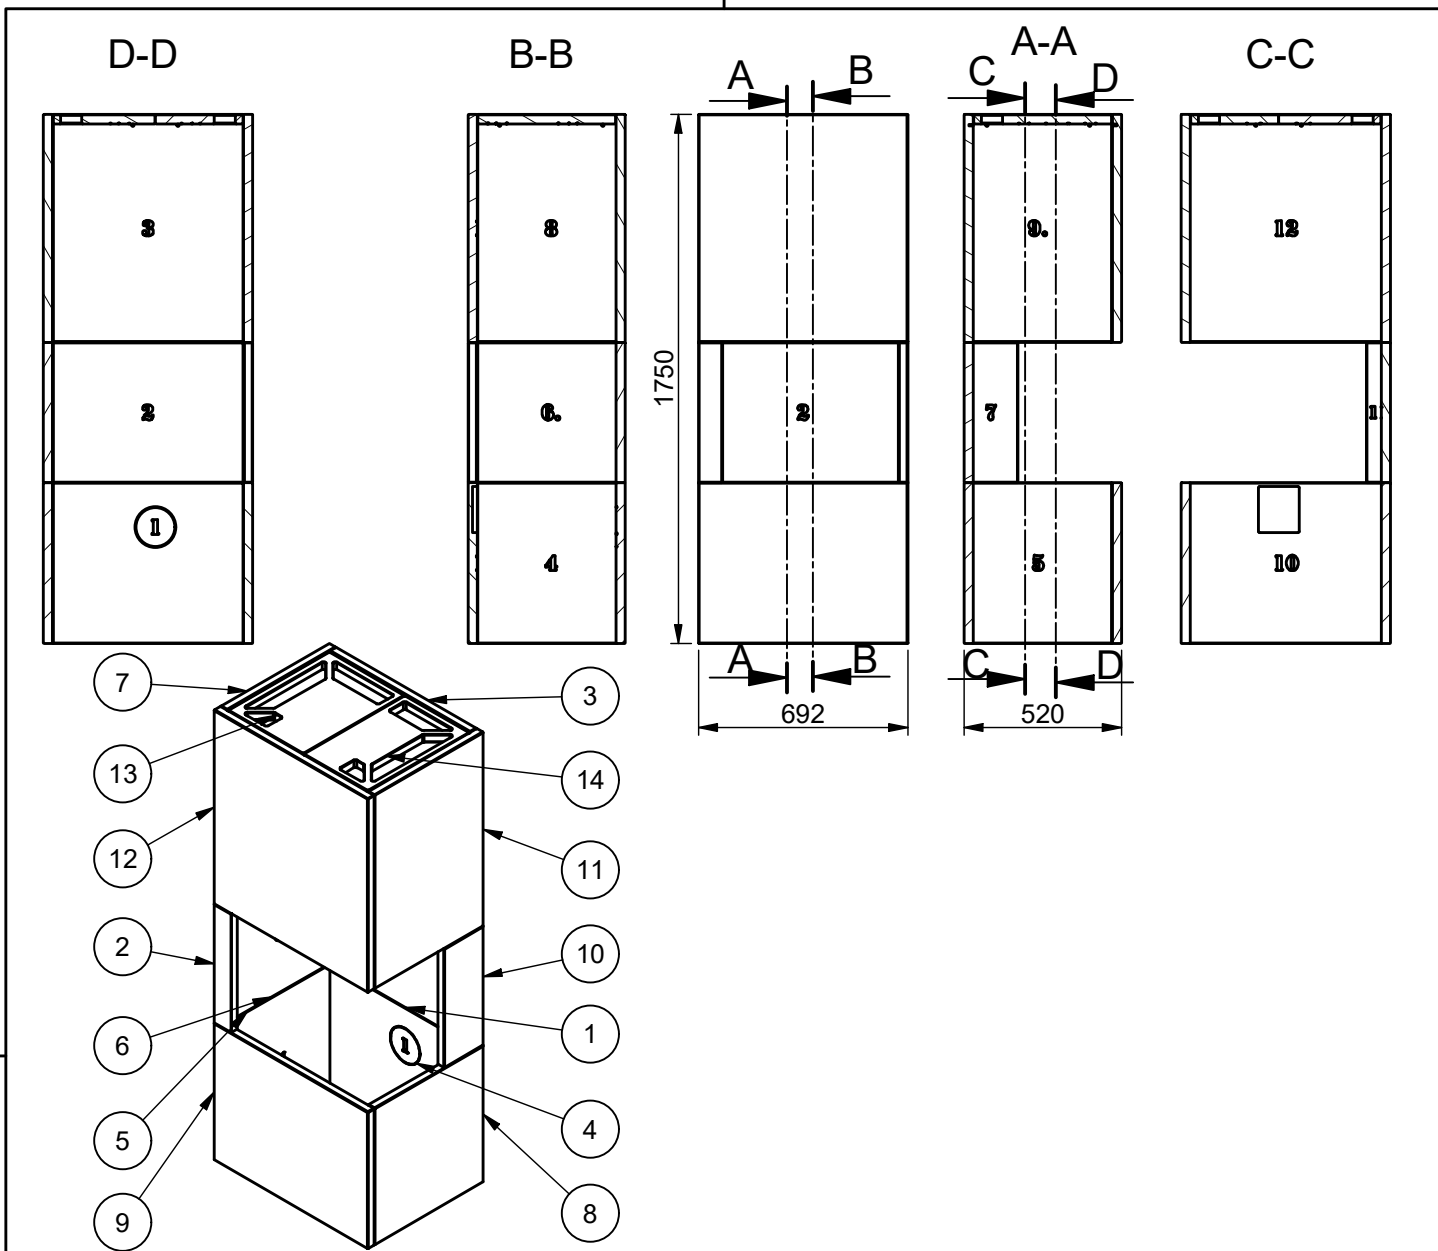

STYKLISTE

POS	TEGN	BESKRIVELSE	M3 NR.	DATO	STK
1	25003003	Rear part 1, FL Surround	50055916	01-10-2019	1
2	25003007	Side part 5, FL Surround	50055917	01-10-2019	1
3	25003008	Side part 4, FL Surround	50055918	01-10-2019	1
4	25003009	Front part 10, FL Surround	50055919	01-10-2019	1
5	25003010	Rear part 2, FL & FR Surround	50055920	01-10-2019	1
6	25003011	Side part 7, FL Surround	50055921	01-10-2019	1
7	25003012	Side part 6, FL Surround	50055922	01-10-2019	1
8	25003013	Front part 11, FL & FR Surround	50055923	01-10-2019	1
9	25003014	Rear part 3, FL Surround	50055925	01-10-2019	1
10	25003015	Side part 9, FL Surround	50055926	01-10-2019	1
11	25003016	Side part 8, FL Surround	50055927	01-10-2019	1
12	25003017	Front part 12, FL Surround	50055928	01-10-2019	1
13	25003018	Top part 13, FL Surround	50055929	01-10-2019	1
14	25003019	Top part 14, FL Surround	50055930	01-10-2019	1

Stove: Scan 5003	Name: Surround FL, mineral parts	Date: 20-06-2019	Drawing number: 25003905
Material:		Constructed /Changed by: sr	
Articlenumber:	Weight: N/A	Area: N/A	SCAN A/S DK-5492 Vissenbjerg©
Path: C:\Working Folder\Designs\Scan 5003\25003905.iam			

Stove: Scan 5003	Name: Surround FR, mineral parts	Date: 07-08-2019	Drawing number: 25003908
Material:		Constructed /Changed by: sr	
Articlenumber:	Weight: 56,80 kg	Area: 8594900 mm ²	SCAN A/S DK-5492 Vissenbjerg©
Path: C:\Working Folder\Designs\Scan 5003\25003908.iam			